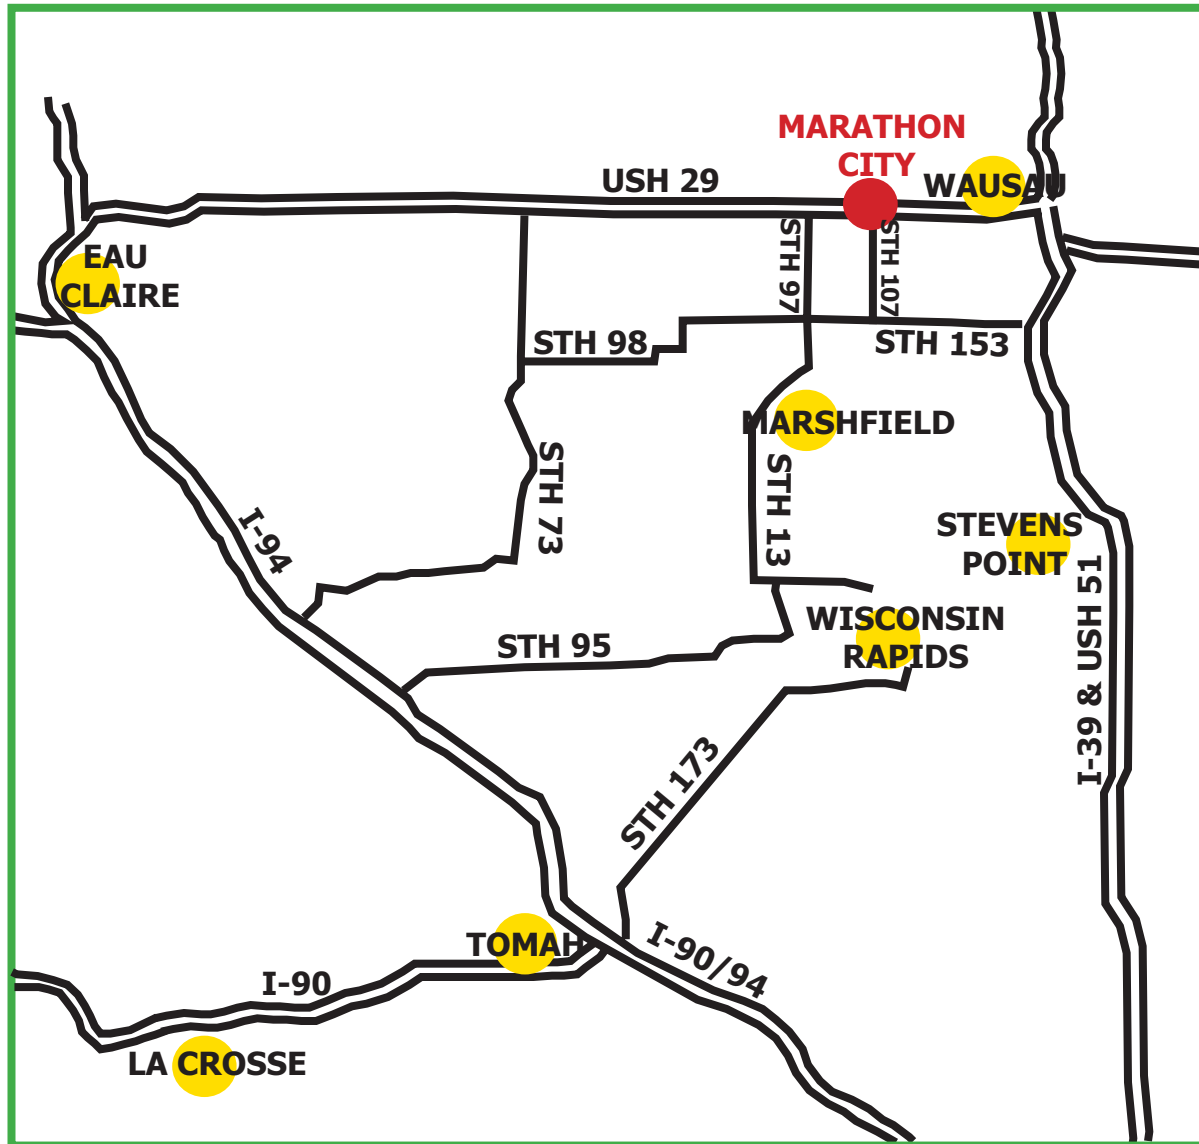

MARATHON CITY, WI TRANSPORTATION ACCESS

Distance To:

STH 107	0.25 Miles
USH 29	0.50 Miles
I-39 & USH 51	9 Miles
I-94.....	90 Miles