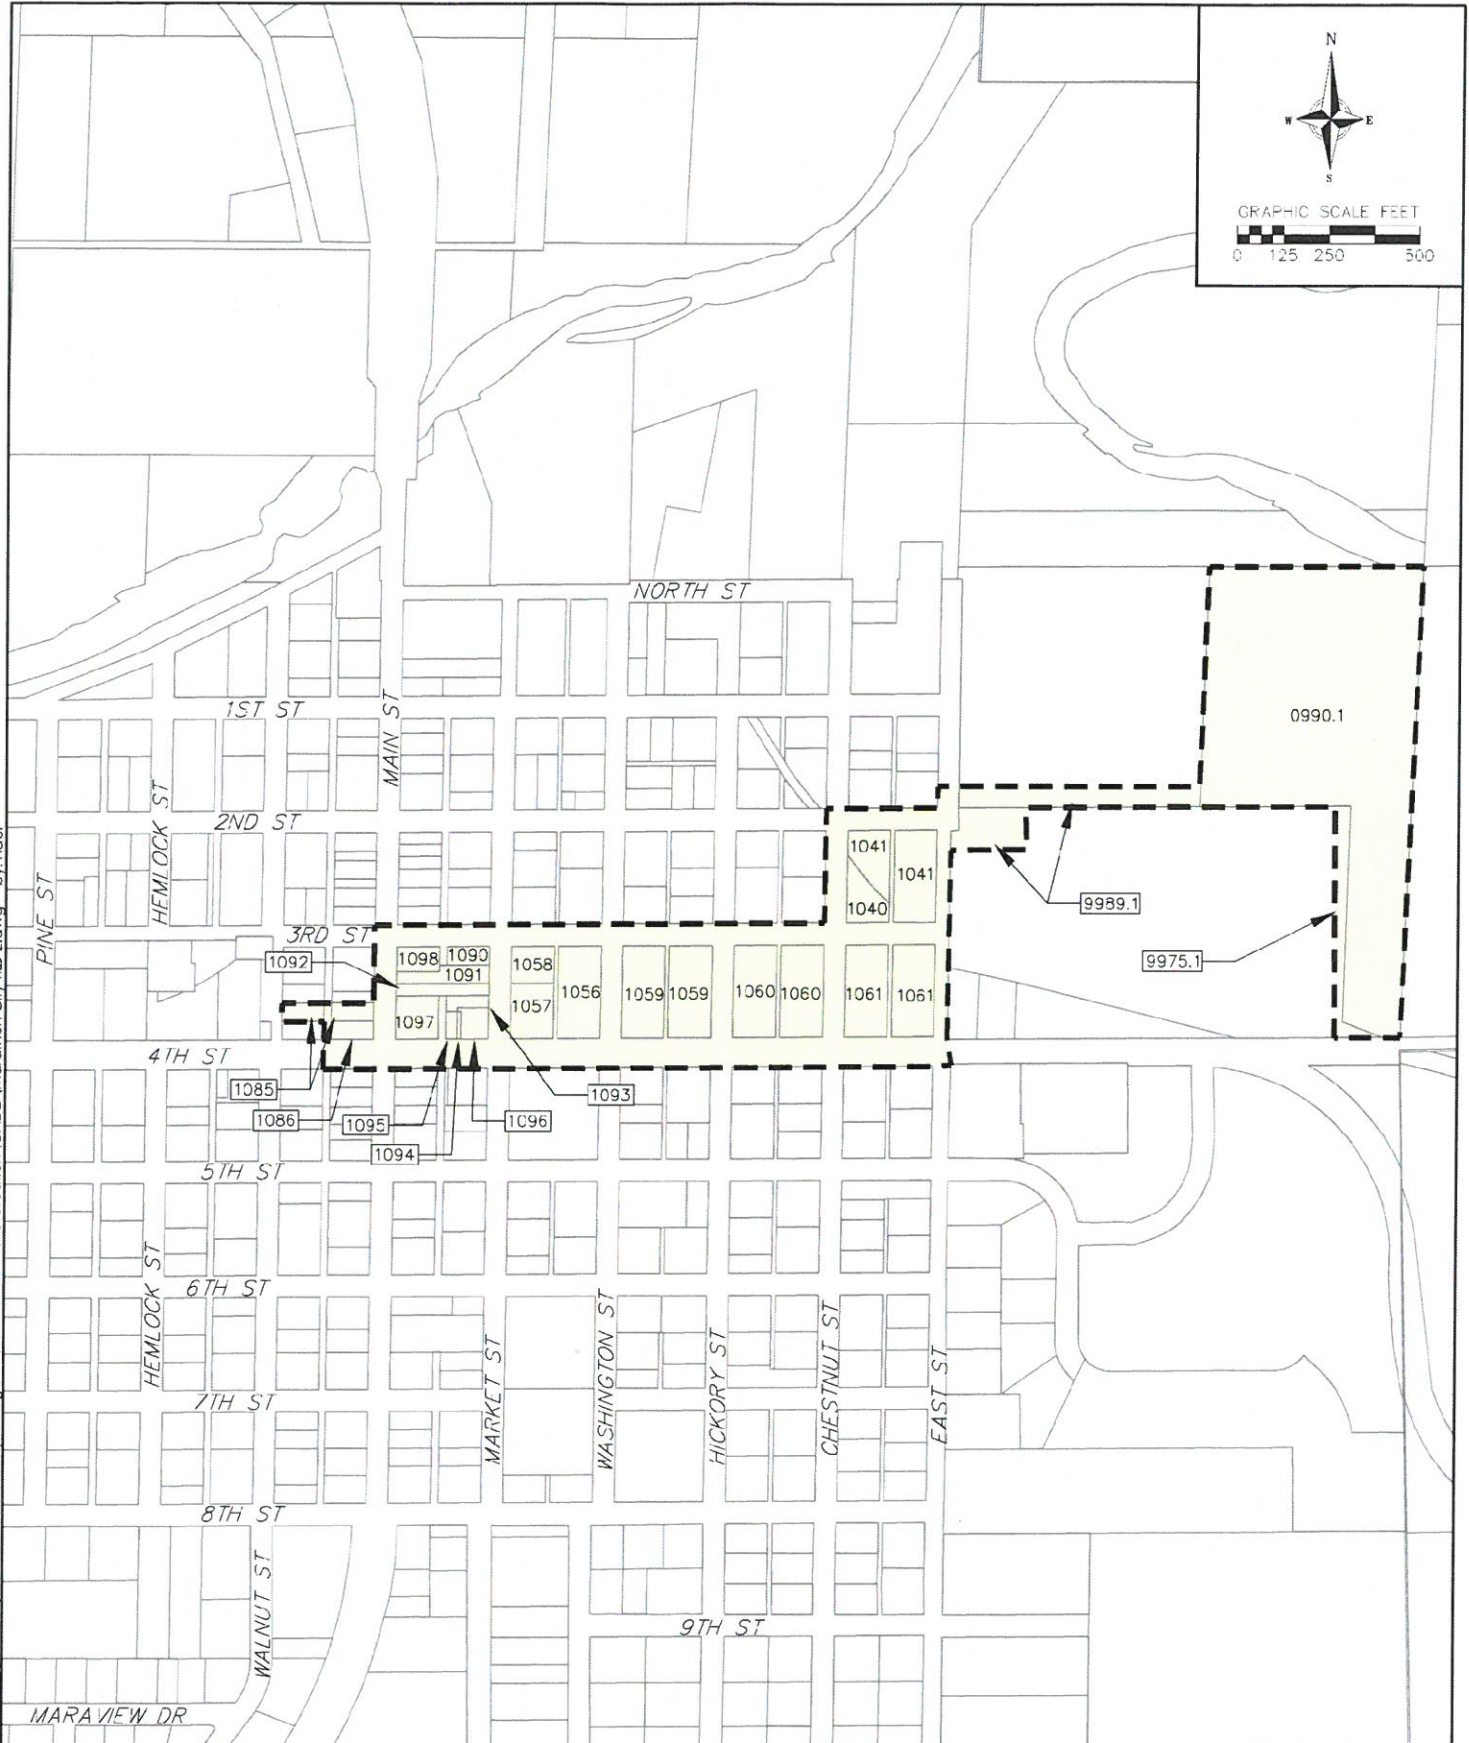

12 May 2016 - 2:05p R:\Marathon City, Village a\160122 - TID No. 2 Creation\CADD\Marathon City TID 2.dwg by: ndel

Legend

TID No.2 Boundary

Map 1: Boundary & Parcels
TID No.2, Marathon City, WI

May, 2016

vierbicher
 planners | engineers | advisors

REEDSBURG | MADISON | PRAIRIE DU CHIEN
 400 Village Drive, Reedsburg, Wisconsin 53959
 Phone: (608) 524-6448 Fax: (608) 524-6218